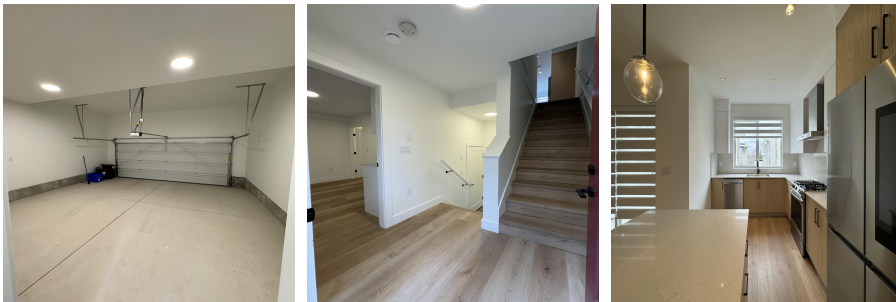

28 12585 104a Avenue, Surrey

$1,249,900

* WELCOME TO YALE GARDENS. * Beautiful Brand New 3 stories Townhouse , includes 4 Bedrooms, 4 Bathrooms, Living Room, Kitchen, huge Island, self closing cabinets, Open Layout, Quarts Counter Tops, Air Conditioning, Top notch Stainless Steel Appliances, Smart home System, Forced air heating, Lots of storage and Lots of cabinets, Amenities includes; Gym, Playground, Courtyard and much more to enjoy. Centrally Located, walking Distance to City Central, Transit, minutes away to SFU, Shopping, Both Levels of schools, Gateway Sky Train Station, Walking distance to King George and easy excess to All Major Routes. easy to show.

KEY INFORMATION

MLS® R2854364

Residential Attached

Cedar Hills

4 Bedrooms

4 Bathrooms

1,873 SF

FEATURES

Year Built: 2023

Listed By: Sutton Group-Alliance R.E.S.

rennie