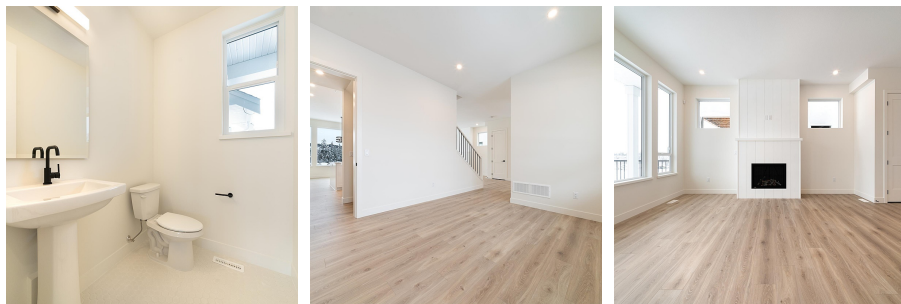

FEATURES

Year Built: 2024

Listed By: Mstar Realty Ltd.