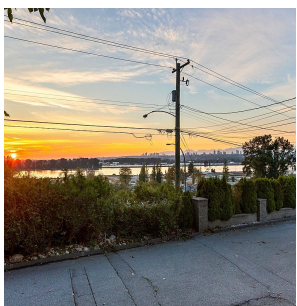

11102 River Road, Delta

$1,688,800

Experience the enchantment of ever-changing river, mountains and city views from the front row seat to nature's captivating theatre. This Norwegian-built Victorian style home features soaring ceilings on the main floor and original millwork throughout. A sun-filled wrap-around porch and private tiered patio with views and spectacular sunsets are great spots to entertain, barbeque or add a hot tub. Two bedroom nanny accommodation is down. Parking is made easy, there is space for vehicles, an RV, and a Boat. With an expansive over 120 feet of frontage, the opportunities for development or creating a home with rental potential are limitless! Don't miss out on this Unique home!

KEY INFORMATION

MLS® R2856828

Residential Detached

Annieville

6 Bedrooms

3 Bathrooms

2,804 SF

13,197 SF Lot

FEATURES

Year Built: 1905

Views: River, Mountain, City

Listed By: Sutton Group-West Coast Realty

rennie