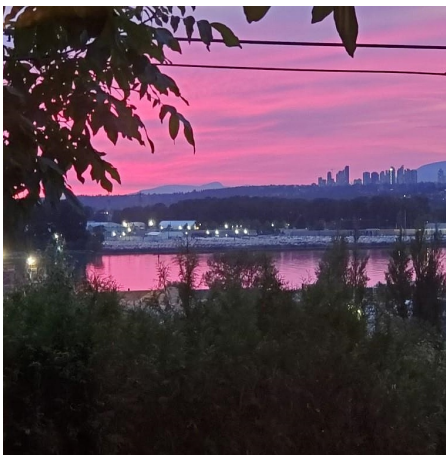

11102 River Road, Delta

$1,688,800

Experience the enchantment of ever-changing river, mountains and city views from the front row seat to nature's captivating theatre. This Norwegian-built Victorian style home features soaring ceilings on the main floor and original millwork throughout. A sun-filled wrap-around porch and private tiered patio with views and spectacular sunsets are great spots to entertain, barbeque or add a hot tub. Two bedroom nanny accommodation is down. Parking is made easy, there is space for vehicles, an RV, and a Boat. With an expansive over 120 feet of frontage, the opportunities for development or creating a home with rental potential are limitless! Don't miss out on this Unique home!

KEY INFORMATION

MLS® R2856828

Residential Detached

Annieville

6 Bedrooms

3 Bathrooms

2,804 SF

13,197 SF Lot

FEATURES

Year Built: 1905

Views: River, Mountain, City

Listed By: Sutton Group-West Coast Realty

rennie