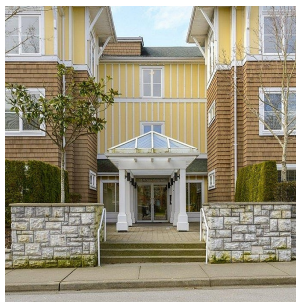

Joanne Hoekstra

604.722.6645

jhoekstra@rennie.com

rennie.com/joannehoekstra

rennie