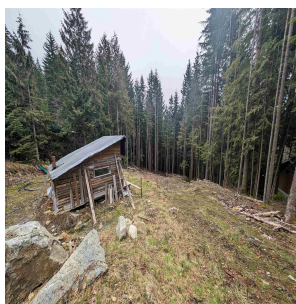

1304 Ring Creek Road, Squamish

$750,000

Unique land parcel on the edge of Garibaldi Provincial Park, only a 10 minute drive from Capilano University Squamish! Live a life less ordinary at this rare, off-grid, property in the Ring Creek community. Direct area highlights include all-world mountain bike trails in the Diamondhead zone, backcountry ski-touring and alpine hiking at Elfin Lakes, and endless surrounding forests and trails to discover. Rural Resource 1 zoning allows for rural residential development in unserviced areas. Permitted uses include single family dwelling, urban agriculture, secondary suite, home office, and home craft, subject to Squamish Lillooet Regional District approval - see SLRD zoning bylaw for further details.

KEY INFORMATION

MLS® R2856904

Land Only

Ring Creek

0 Bedrooms

0 Bathrooms

0 SF

17,860 SF Lot

FEATURES

Views: Forest

Listed By: RE/MAX Sea to Sky Real Estate

rennie