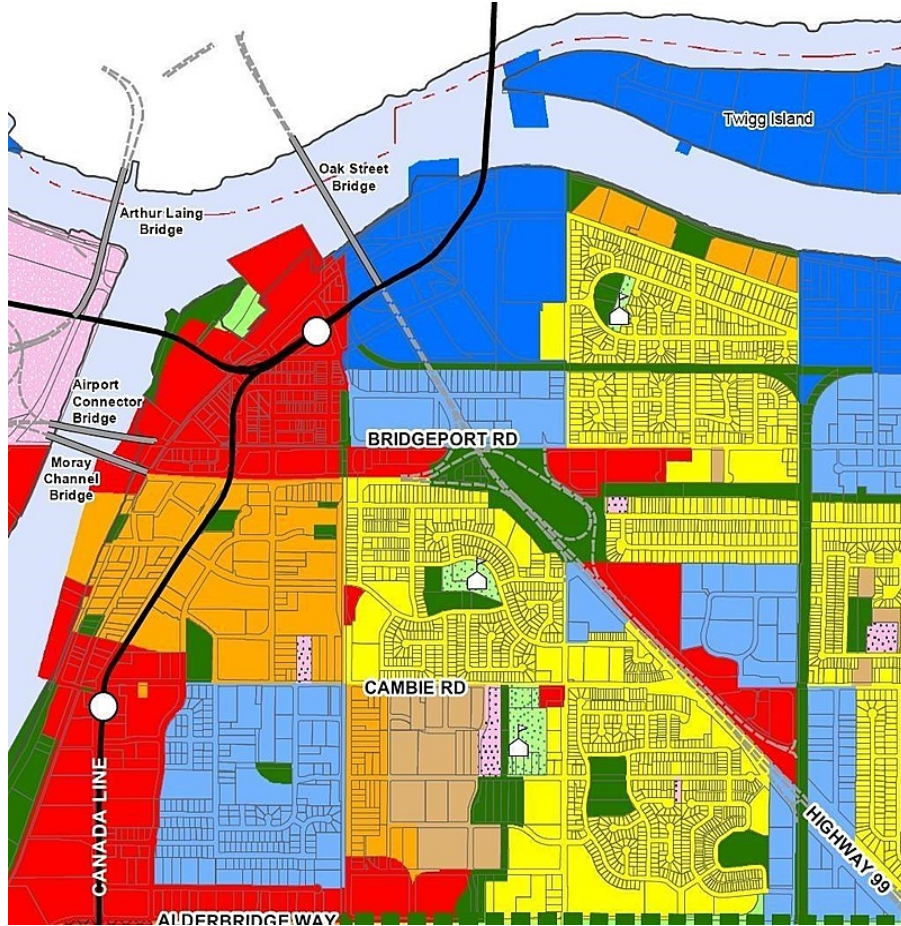

# 9151 Beckwith Road, Richmond

\$3,999,000

16,698 sq ft lot, Potential for rezoning to C6 - Commercial & Hotel. Land is located directly beside Costco, 2 blks from River Rock Casino & Canada Line. Central location with easy access to airport, Hwy 99 and Oak St. Bridge. Mixed employment land use in Richmond OCP. Future of area will have great potential. All measurements are approximate.

## KEY INFORMATION

MLS® R2852298

Land Only

Bridgeport

0 Bedrooms

0 Bathrooms

0 SF

16,698 SF Lot