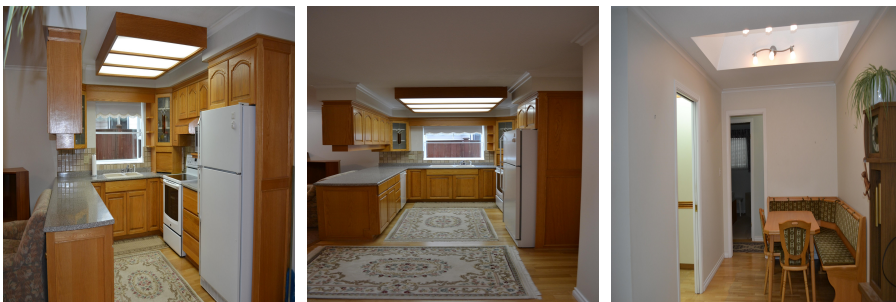

FEATURES

Year Built: 1988

Listed By: Macdonald Realty