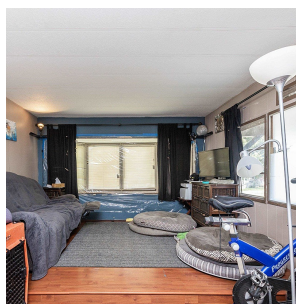

2217 Crystal Court, Abbotsford

$880,000

Location! This 2 bed 1 bath home located in west Abbotsford sits on 6100 SQFT lot with walking distance to all amenities face front to park and close to Hwy access, LOTS of potential live, rent or build your 3 Storey dream home just like other neighboring properties in the neighbor, . please verify with city of Abbotsford for more details. Rent back optional.

KEY INFORMATION

MLS® R2857907

Residential Detached

Poplar

2 Bedrooms

1 Bathroom

940 SF

6,104 SF Lot

FEATURES

Year Built: 1975

Views: MOUNTAIN

Listed By: Century 21 Coastal Realty Ltd.

rennie