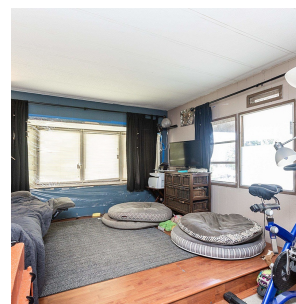

2217 Crystal Court, Abbotsford

$880,000

Location! This 2 bed 1 bath home located in west Abbotsford sits on 6100 SQFT lot with walking distance to all amenities face front to park and close to Hwy access, LOTS of potential live, rent or build your 3 Storey dream home just like other neighboring properties in the neighbor, . please verify with city of Abbotsford for more details. Rent back optional.

KEY INFORMATION

MLS® R2857907

Residential Detached

Poplar

2 Bedrooms

1 Bathroom

940 SF

6,104 SF Lot

FEATURES

Year Built: 1975

Views: MOUNTAIN

Listed By: Century 21 Coastal Realty Ltd.

rennie