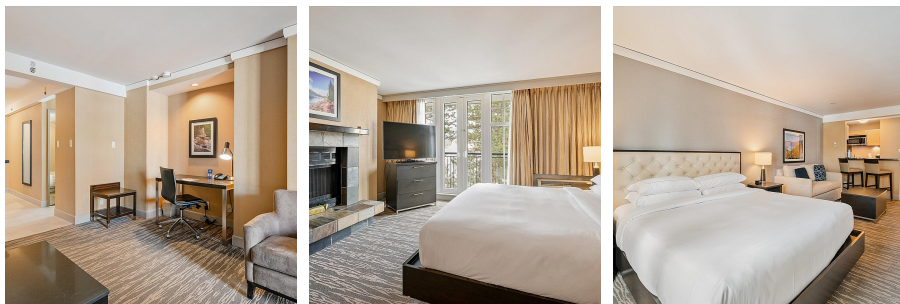

FEATURES

Year Built: 2005

Views: Northwest

Listed By: Whistler Real Estate Company Limited