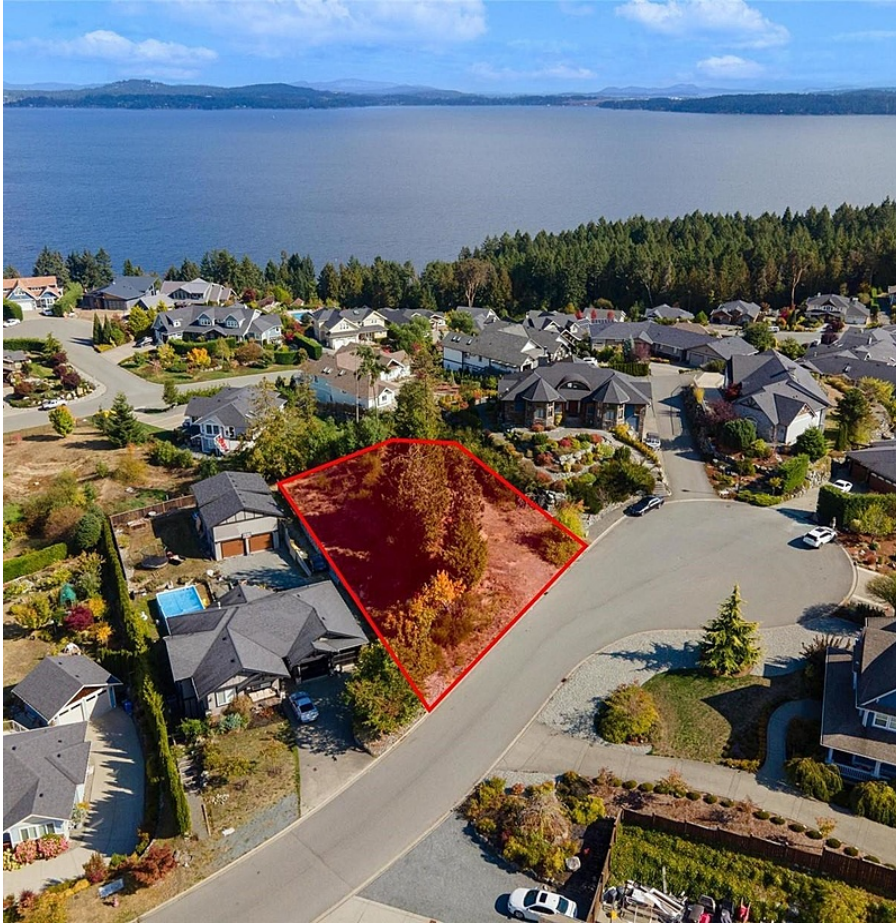

Lot 48 Coopers Hawk Rise, Mill Bay

\$542,000

One of the finest residential developments on the market today. Welcome to Sentinel Ridge a master planned residential community perched oceanside with spectacular views of the magnificent waterfront of Mill Bay. This amazing ocean view lot is 0.37 Acres & offers a unique opportunity to the discriminating land buyer yet only minutes to Victoria. Located close to shopping, restaurants, marina, Brentwood College and Shawnigan Lake School. It's all here, come & discover the opportunity to make your home the one you've been dreaming about! Seller may provide financing to the right buyer. (id:56120)

KEY INFORMATION

MLS® 956092

Land Only

Mill Bay

0 Bedrooms

0 Bathrooms

0 SF

16,117 SF Lot