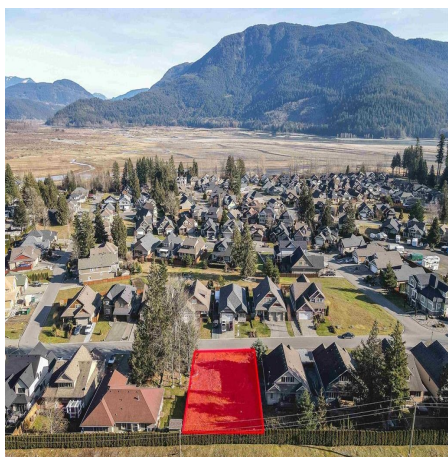

25 14550 Morris Valley Road, Mission

$469,900

BREATHTAKING RIVER'S REACH.. Build your dream home! Watch the eagles soar from this beautiful location next to Sandpiper Golf Course, Harrison River and close to Sasquatch Mountain Resort and Harrison Hot Springs. Live the lifestyle whether golfing, skiing, fishing, hiking or boating, breathtaking location. Fully serviced.

KEY INFORMATION

MLS® R2860378

Land Only

Lake Errock

0 Bedrooms

0 Bathrooms

0 SF

8,165 SF Lot

FEATURES

Listed By: Planet Group Realty Inc.

rennie