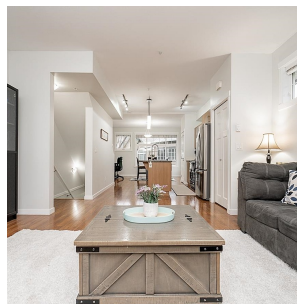

92 13819 232 Street, Maple Ridge

$799,900

Your search ends here! Beautifully updated 3 bedrooms and 2 bathroom end unit Townhome in the very desirable Brighton complex in Silver Valley. This meticulously maintained property offers a generous floorplan with a large private patio opening from the main living room, perfect for entertaining! Plenty of windows throughout offer tons of natural sunlight and a bright living space. Additional features include updated appliances, plumbing fixtures and hot water tank. 2 car tandem parking in the garage as well as several visitor spots conveniently located right by the unit. Fantastic location makes this the perfect family home. Golden Ears Provincial Park, Alouette Lake, Daycare, playground, schools all just minutes away.

KEY INFORMATION

MLS® R2860107

Residential Attached

Silver Valley

3 Bedrooms

2 Bathrooms

1,409 SF

FEATURES

Year Built: 2011

Listed By: Royal LePage West Real Estate Services

rennie