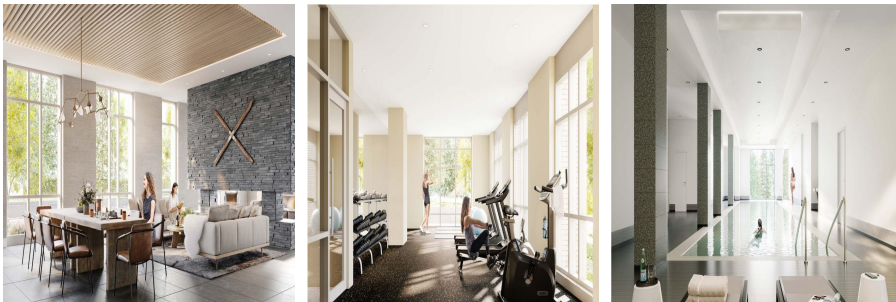

FEATURES

Year Built: 2024

Views: Kirkstone Park

Listed By: Royal First Realty