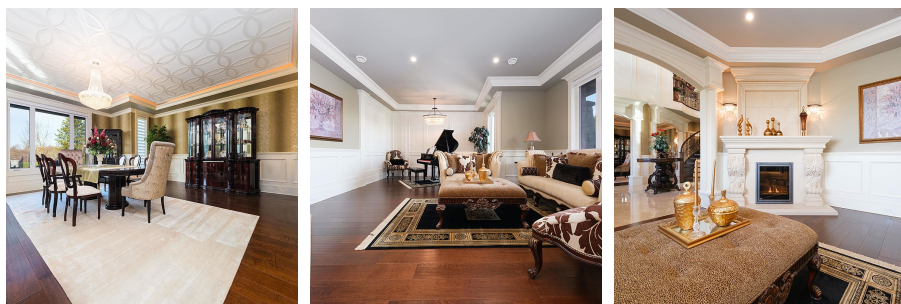

FEATURES

Year Built: 2013

Listed By: Macdonald Realty Westmar