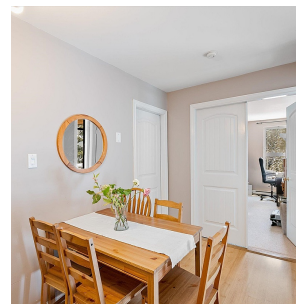

Carleigh Hofman

604.805.5358

chofman@rennie.com

rennie.com/carleighhofman

rennie