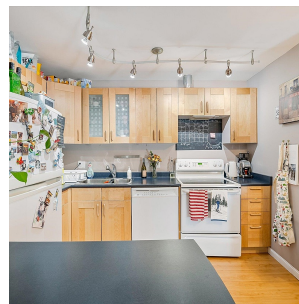

Carleigh Hofman

604.805.5358

chofman@rennie.com

rennie.com/carleighhofman

rennie