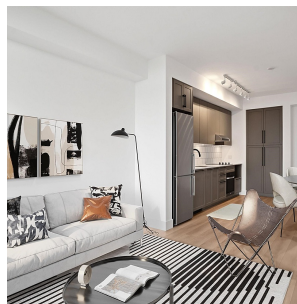

1111 8750 University Crescent, Burnaby

$579,000

Experience contemporary elegance in this 11th floor, 571 sqft one-bedroom condo perched on SFU mountains, crafted by the esteemed developer Mosaic. Located within the UniverCity masterplan, this residence offers bright and modern interior, complemented by laminate flooring, quartz counters, and stainless steel appliances. Embrace the convenience of being near a world-class university, retail shops, restaurants, an elementary school, and a childcare center. The building's design and this unit's aesthetic appeal combine to create a captivating living space. Explore the perfect balance of style and functionality in your new home!

KEY INFORMATION

MLS® R2862239

Residential Attached

Simon Fraser University

1 Bedroom

1 Bathroom

571 SF

$371.95 Maintenance Fees

FEATURES

Year Built: 2024

Views: CITY, WATER & MOUNTAIN VIEWS

Listed By: eXp Realty

rennie