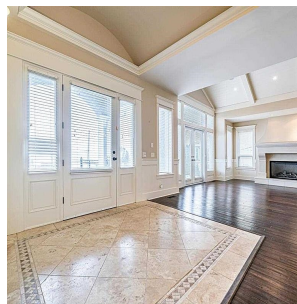

13577 13a Avenue, Surrey

$3,600,000

Don't miss this house with spectacular ocean view. 9009 sqft lot. 4 bdrms with huge master bedroom with areas to deck overseeing the ocean. Functional and spacious kitchen. Other features include: gym, ideal for work at home, media room, family room, etc. All integrated to offer comfortable living. Spacious, bright, and clean. A MUSE SEE! open house Saturday March 30 2;00 to 4:00 pm

KEY INFORMATION

MLS® R2863256

Residential Detached

Crescent Beach

4 Bedrooms

5 Bathrooms

5,107 SF

9,009 SF Lot

FEATURES

Year Built: 2007

Views: Ocean View

Listed By: Royal Pacific Riverside Realty Ltd.

rennie