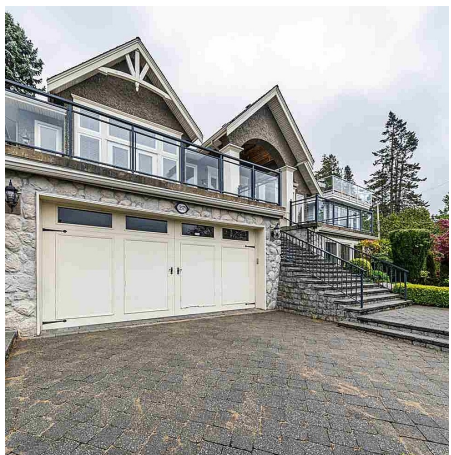

13577 13a Avenue, Surrey

$3,600,000

Don't miss this house with spectacular ocean view. 9009 sqft lot. 4 bdrms with huge master bedroom with areas to deck overseeing the ocean. Functional and spacious kitchen. Other features include: gym, ideal for work at home, media room, family room, etc. All integrated to offer comfortable living. Spacious, bright, and clean. A MUSE SEE! open house Saturday March 30 2;00 to 4:00 pm

KEY INFORMATION

MLS® R2863256

Residential Detached

Crescent Beach

4 Bedrooms

5 Bathrooms

5,107 SF

9,009 SF Lot

FEATURES

Year Built: 2007

Views: Ocean View

Listed By: Royal Pacific Riverside Realty Ltd.

rennie