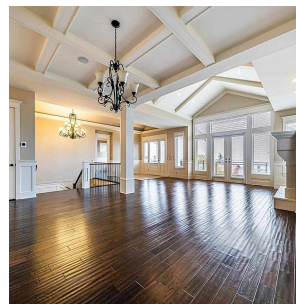

13577 13a Avenue, Surrey

$3,600,000

Don't miss this house with spectacular ocean view. 9009 sqft lot. 4 bdrms with huge master bedroom with areas to deck overseeing the ocean. Functional and spacious kitchen. Other features include: gym, ideal for work at home, media room, family room, etc. All integrated to offer comfortable living. Spacious, bright, and clean. A MUSE SEE! open house Saturday March 30 2;00 to 4:00 pm

KEY INFORMATION

MLS® R2863256

Residential Detached

Crescent Beach

4 Bedrooms

5 Bathrooms

5,107 SF

9,009 SF Lot

FEATURES

Year Built: 2007

Views: Ocean View

Listed By: Royal Pacific Riverside Realty Ltd.

rennie