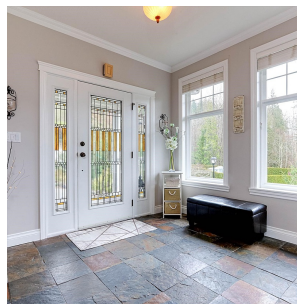

13345 239b Street, Maple Ridge

$1,685,000

Rock Ridge. Custom built rancher with a full basement. There's 3 bedrooms and den on main floor, a custom designed maple & granite kitchen, a 3 way gas fireplace, central air conditioning, a large deck off the living room with views of the valley and beautiful sunsets. A mixture of slate & hardwood flooring. The Basement features a 2 bedroom in-law suite with a large patio off the living room with lots of storage. The lot is over 13000 sq ft with ponds and waterfalls, backing on to green space and surrounded by nature trails.

KEY INFORMATION

MLS® R2864234

Residential Detached

Silver Valley

5 Bedrooms

3 Bathrooms

3,895 SF

13,670 SF Lot

FEATURES

Year Built: 2006

Views: SOUTH WEST TO VALLEY

Listed By: RE/MAX LIFESTYLES REALTY

rennie