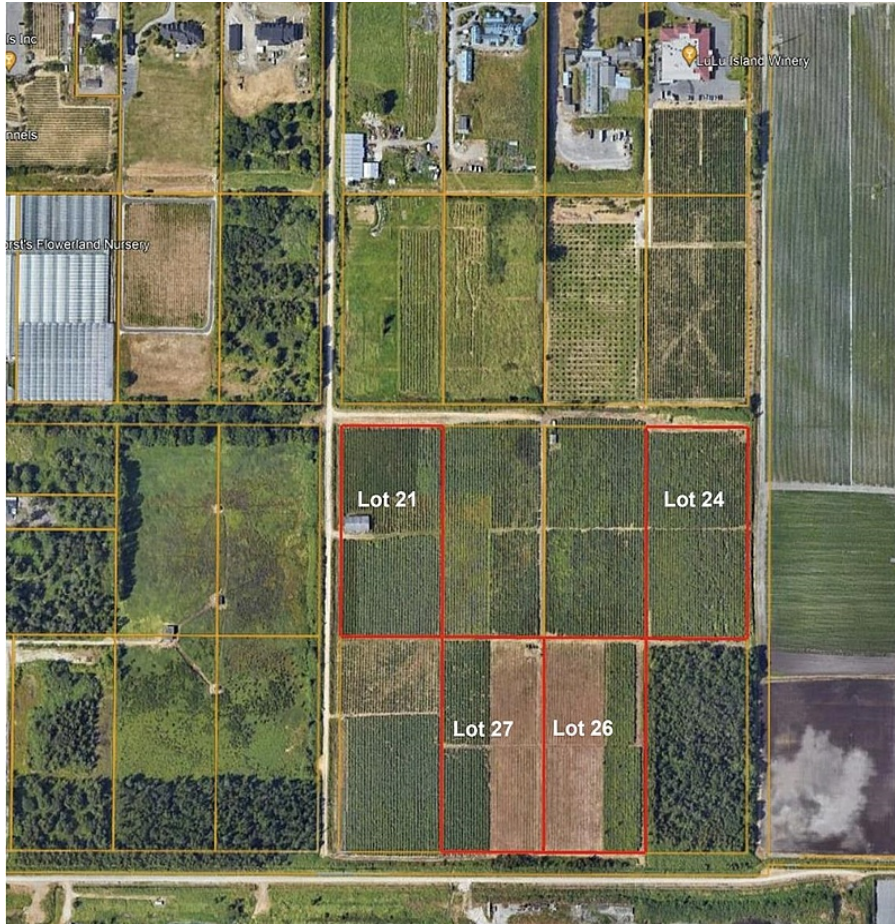

Lot 24 Westminster Highway, Richmond

\$460,000

4.57 acres of farmland in the ALR planted in blueberries only minutes from downtown Richmond. Harvest your 1st crop this year! CAN NOT BUILD ON THE PROPERTY

KEY INFORMATION

MLS® R2864070

Land Only

Hamilton

0 Bedrooms

0 Bathrooms

0 SF

199,069 SF Lot