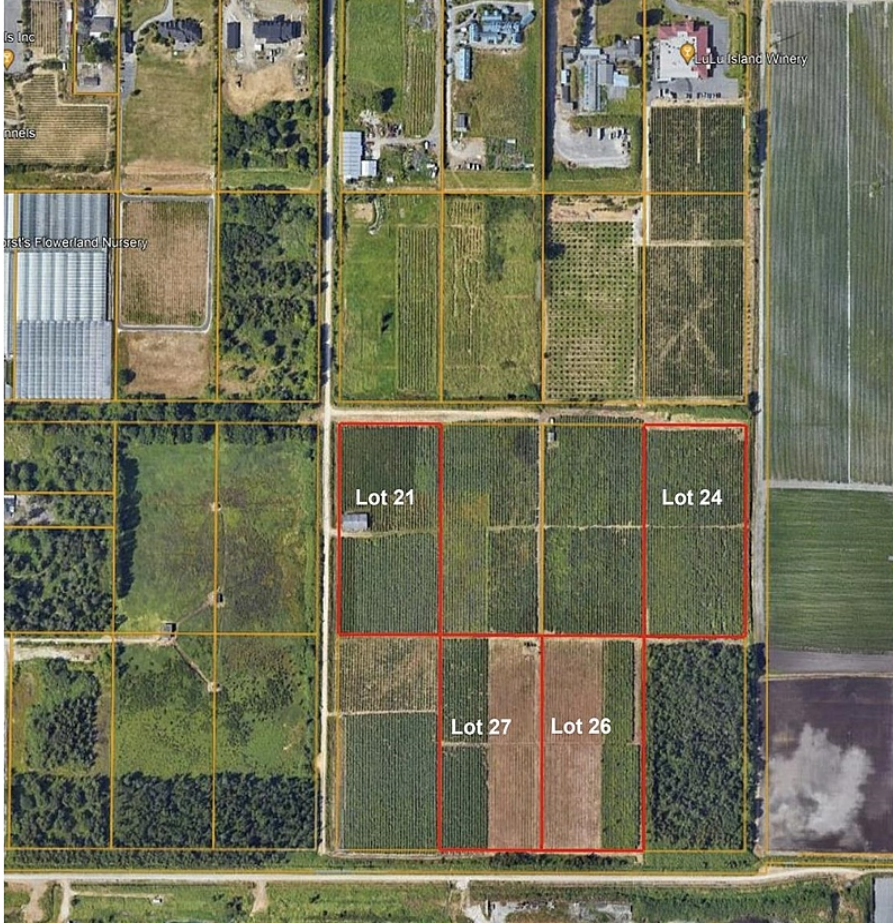

Lot 27 Westminster Highway, Richmond

\$585,000

4.5 +/- acres of farmland in the ALR planted in blueberries. Only minutes from downtown Richmond. Harvest your 1st crop this year! CAN NOT BUILD ON THE PROPERTY

KEY INFORMATION

MLS® R2864071

Land Only

Hamilton

0 Bedrooms

0 Bathrooms

0 SF

200,811 SF Lot