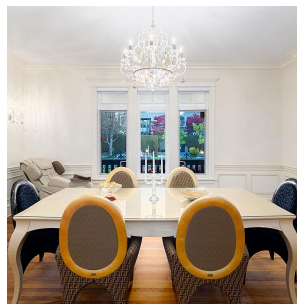

1461 Connaught Drive, Vancouver

$14,880,000

Shaughnessy Mansion: 9000 SF elegantly crafted, luxuriously appointed, beautiful living on 100 x 145 flat lot. Grand entry w/Italian Versace tiles. marbled glazed walls with wainscoting, high quality crystal chandeliers. Every room is generously sized. Cross hall living & dining rooms, gourmet kitchen & wok kitchen featuring top of the line appliances, office + an ensuited bedroom on main, 4 bedrooms up all with individual ensuites. Basement with indoor pool & hot tub, sauna/steam room, re room, home theatre, exercise room, big wine cellar, nanny quarters. Combined wow effect of which is like a shiny pretty elegant 40 carat gemstone.

KEY INFORMATION

MLS® R2864970

Residential Detached

Shaughnessy

6 Bedrooms

8 Bathrooms

9,072 SF

14,771 SF Lot

FEATURES

Year Built: 2007

Listed By: Sutton Group-West Coast Realty

rennie