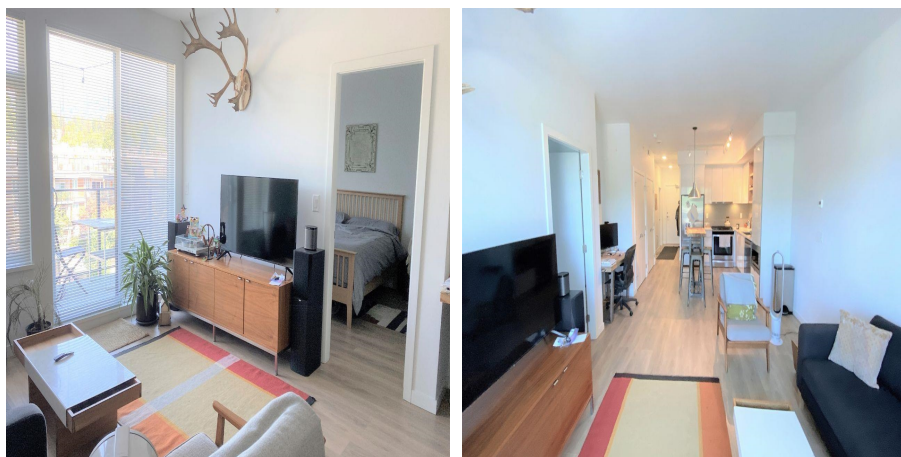

KEY INFORMATION

MLS® R2865008

Residential Attached

Harbourside

2 Bedrooms

2 Bathrooms

840 SF

$560.64 Maintenance Fees

FEATURES

Year Built: 2018

Views: Mountain view

Listed By: Macdonald Realty