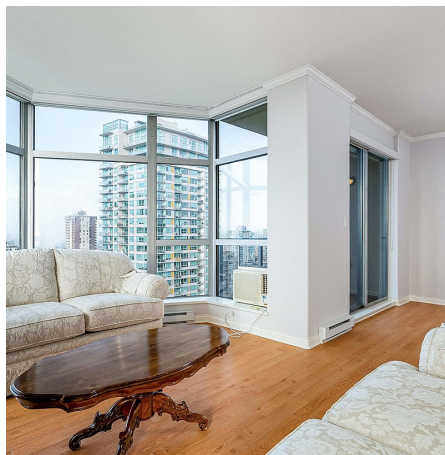

1306 160 E 13th Street, North Vancouver

$1,049,000

Welcome to THE GRANDE building by Bosa. Beautiful & central luxury living. Unbeatable location, breath-taking views of the mountains, water and city life! This unit features a large & spacious 2 bedrooms/2 bathrooms with a functional layout, floor to ceiling windows, gas fireplace and lots of storage. Newly painted unit with large sized bedrooms. The most unique kitchen you will ever see with a separate entrance! Fantastic amenities such as gym, hot tub. Pet friendly, wheelchair accessible. Close to Whole Foods, Lions Gate Hospital, parks, schools & much more. Call today to book a viewing at your new dream home!

KEY INFORMATION

MLS® R2865105

Residential Attached

Central Lonsdale

2 Bedrooms

2 Bathrooms

1,174 SF

$848.50 Maintenance Fees

FEATURES

Year Built: 1999

Views: Mountains, Water, City

Listed By: RE/MAX Westcoast

rennie