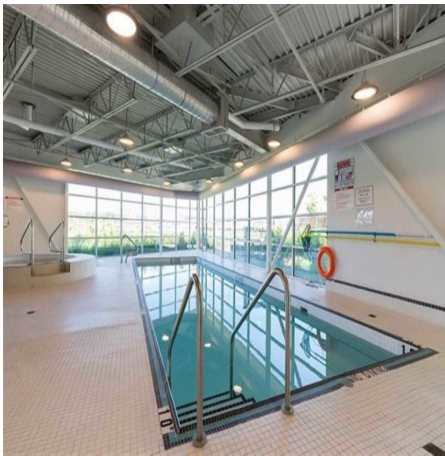

508 10155 River Drive, Richmond

$569,000

One bedroom unit with views of Fraser River. Open concept design, linear kitchen has granite counter tops & stainless steel appliances. Engineered wood flooring, efficient Geo-Thermal heating and air conditioning, 1 parking stall & balcony. Parc Riviera is a master-planned community with over 4000' of river front walking trail, playground, 5 acre park space, fitness centre, lounge & indoor pool. 1km from Canada Line Bridgeport Station & 5 minute drive from Oak St. bridge. Measurements are approximate and to be verified by buyer. Tenanted. Notice required to show.

KEY INFORMATION

MLS® R2865182

Residential Attached

Bridgeport

1 Bedroom

1 Bathroom

612 SF

$387.91 Maintenance Fees

FEATURES

Year Built: 2014

Views: WATER

Listed By: Sutton Group Del Mar Realty

rennie