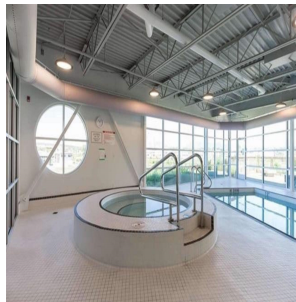

508 10155 River Drive, Richmond

$569,000

One bedroom unit with views of Fraser River. Open concept design, linear kitchen has granite counter tops & stainless steel appliances. Engineered wood flooring, efficient Geo-Thermal heating and air conditioning, 1 parking stall & balcony. Parc Riviera is a master-planned community with over 4000' of river front walking trail, playground, 5 acre park space, fitness centre, lounge & indoor pool. 1km from Canada Line Bridgeport Station & 5 minute drive from Oak St. bridge. Measurements are approximate and to be verified by buyer. Tenanted. Notice required to show.

KEY INFORMATION

MLS® R2865182

Residential Attached

Bridgeport

1 Bedroom

1 Bathroom

612 SF

$387.91 Maintenance Fees

FEATURES

Year Built: 2014

Views: WATER

Listed By: Sutton Group Del Mar Realty

rennie