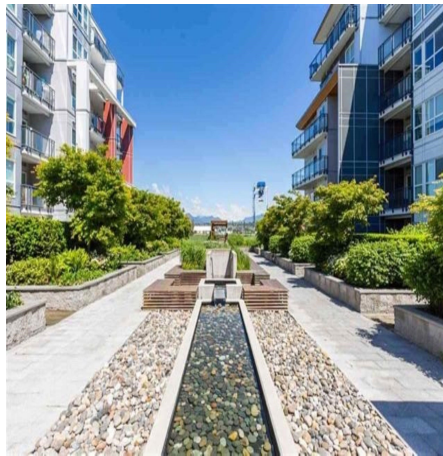

508 10155 River Drive, Richmond

$569,000

One bedroom unit with views of Fraser River. Open concept design, linear kitchen has granite counter tops & stainless steel appliances. Engineered wood flooring, efficient Geo-Thermal heating and air conditioning, 1 parking stall & balcony. Parc Riviera is a master-planned community with over 4000' of river front walking trail, playground, 5 acre park space, fitness centre, lounge & indoor pool. 1km from Canada Line Bridgeport Station & 5 minute drive from Oak St. bridge. Measurements are approximate and to be verified by buyer. Tenanted. Notice required to show.

KEY INFORMATION

MLS® R2865182

Residential Attached

Bridgeport

1 Bedroom

1 Bathroom

612 SF

$387.91 Maintenance Fees

FEATURES

Year Built: 2014

Views: WATER

Listed By: Sutton Group Del Mar Realty

rennie