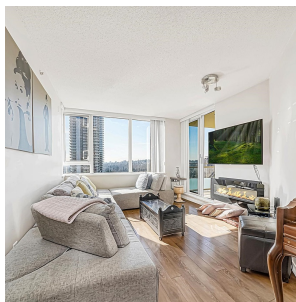

907 9888 Cameron Street, Burnaby

$735,000

Welcome to this beautiful 2 bed/2 bath home at the Silhouette by Ledingham McAllister. Spacious & bright with an open floor plan, this home features a gourmet kitchen to enjoy cooking in, complete with granite countertops, stainless steel appliances, gas range and lots of storage. Enjoy your huge master bedroom with walk-in closet & ensuite. 2nd bedroom is on the other side, creating ideal privacy. Your large balcony is a wonderful place for BBQs, relaxing and enjoying the views. Amenities include rooftop garden, clubhouse, gym & guest suite. Steps to transit, shopping, restaurants, parks and easy access to highway. Well-managed strata. This is a wonderful place to call home!

KEY INFORMATION

MLS® R2865683

Residential Attached

Sullivan Heights

2 Bedrooms

2 Bathrooms

844 SF

844 SF Lot

$425.68 Maintenance Fees

FEATURES

Year Built: 2009

Views: City

Listed By: Royal LePage Sterling Realty

rennie