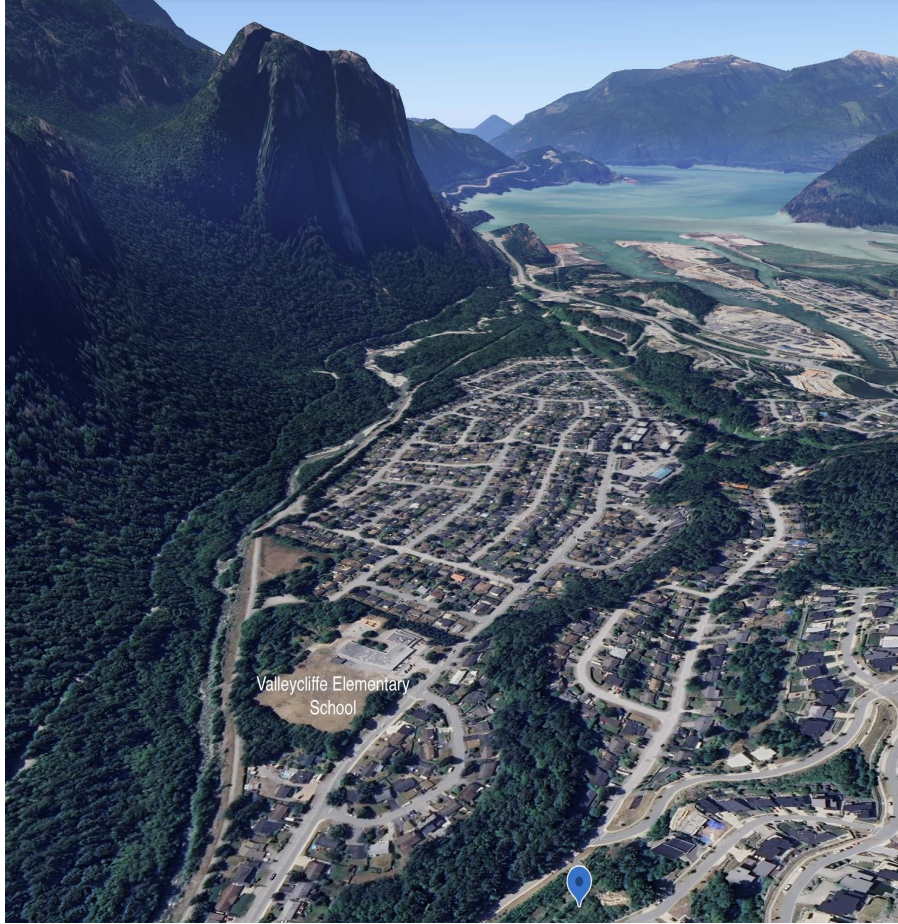

2240 Wind Sail Place, Squamish

\$1,120,000

Experience the idyllic blend of natural beauty and modern amenities in this exclusive cul-de-sac property. Nestled in a serene neighbourhood with breathtaking views of the Squamish Chief, this vacant land offers endless possibilities for customization. The area is surrounded by lush greenery and is just a stone's throw away from some of the best mountain bike trails in the region. You can design and build your own dream home, incorporating all the features and amenities that you desire. This rare find is ideal for those who enjoy world class climbing, hiking & mountain biking. Don't miss out on this once-in-a-lifetime opportunity to own a piece of paradise. Contact us today and schedule a viewing to start experiencing the tranquility and natural beauty of this incredible property.

KEY INFORMATION

MLS® R2866584

Land Only

Plateau

0 Bedrooms

0 Bathrooms

0 SF

7,457 SF Lot

FEATURES

Views: Coastal Mountains & The Chief

Listed By: Macdonald Realty