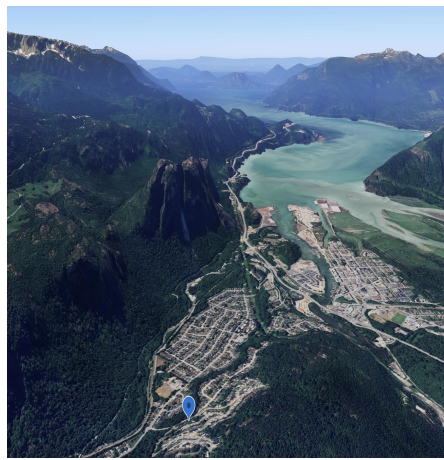

2240 Wind Sail Place, Squamish

\$1,120,000

Experience the idyllic blend of natural beauty and modern amenities in this exclusive cul-de-sac property. Nestled in a serene neighbourhood with breathtaking views of the Squamish Chief, this vacant land offers endless possibilities for customization. The area is surrounded by lush greenery and is just a stone's throw away from some of the best mountain bike trails in the region. You can design and build your own dream home, incorporating all the features and amenities that you desire. This rare find is ideal for those who enjoy world class climbing, hiking & mountain biking. Don't miss out on this once-in-a-lifetime opportunity to own a piece of paradise. Contact us today and schedule a viewing to start experiencing the tranquility and natural beauty of this incredible property.

FEATURES

Views: Coastal Mountains & The Chief

Listed By: Macdonald Realty