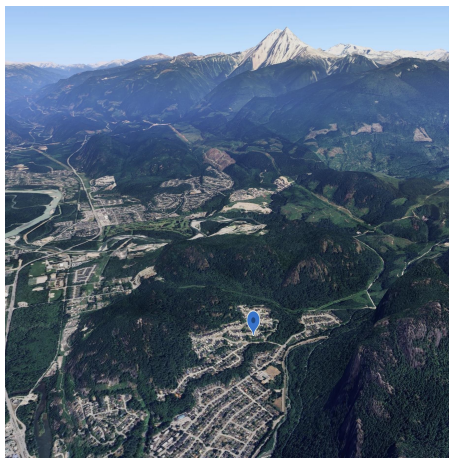

2240 Wind Sail Place, Squamish

\$1,120,000

Experience the idyllic blend of natural beauty and modern amenities in this exclusive cul-de-sac property. Nestled in a serene neighbourhood with breathtaking views of the Squamish Chief, this vacant land offers endless possibilities for customization. The area is surrounded by lush greenery and is just a stone's throw away from some of the best mountain bike trails in the region. You can design and build your own dream home, incorporating all the features and amenities that you desire. This rare find is ideal for those who enjoy world class climbing, hiking & mountain biking. Don't miss out on this once-in-a-lifetime opportunity to own a piece of paradise. Contact us today and schedule a viewing to start experiencing the tranquility and natural beauty of this incredible property.

FEATURES

Views: Coastal Mountains & The Chief

Listed By: Macdonald Realty