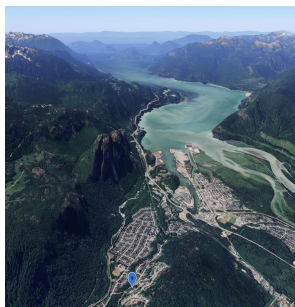

2240 Wind Sail Place, Squamish

\$1,120,000

Experience the idyllic blend of natural beauty and modern amenities in this exclusive cul-de-sac property. Nestled in a serene neighbourhood with breathtaking views of the Squamish Chief, this vacant land offers endless possibilities for customization. The area is surrounded by lush greenery and is just a stone's throw away from some of the best mountain bike trails in the region. You can design and build your own dream home, incorporating all the features and amenities that you desire. This rare find is ideal for those who enjoy world class climbing, hiking & mountain biking. Don't miss out on this once-in-a-lifetime opportunity to own a piece of paradise. Contact us today and schedule a viewing to start experiencing the tranquility and natural beauty of this incredible property.

FEATURES

Views: Coastal Mountains & The Chief

Listed By: Macdonald Realty