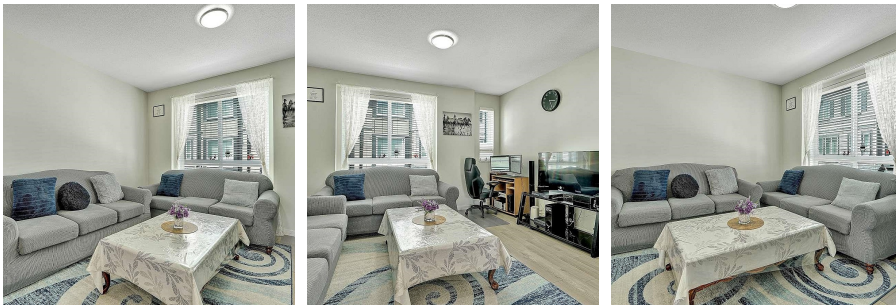

FEATURES

Year Built: 2016

Views: SOUTH SIDE VIEW

Listed By: Century 21 AAA Realty Inc.