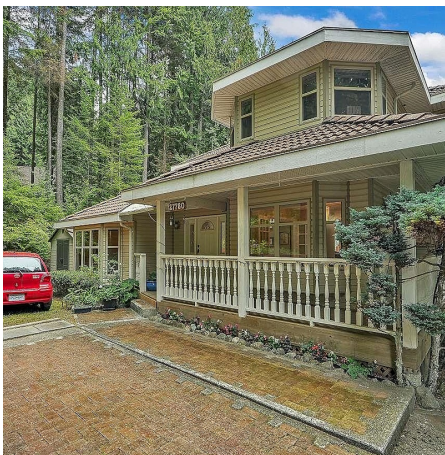

# 27780 Sayers Crescent, Maple Ridge

\$1,459,900

Pride of ownership shows in this original owner home on .98 of an acre in Garibaldi Highlands. Main level living includes updated kitchen with newer counters & tile backsplash, open to eating area & family room. Off the large entry is formal dining & sunken living room with double sided fireplace. Upstairs has large primary bedroom & 2 generous sized secondary bedrooms. Downstairs has laundry area, den & large great room with direct access to backyard. Newer main level deck is huge & perfect for entertaining. Totally useable backyard has great privacy & backs onto Kanaka Creek Park. Home has low maintenance lifetime concrete tile roof, double garage & lots of parking. Easily suiteable & on city water! Secondary driveway at top driveway has rv parking. Motivated. Bring your offer!

## KEY INFORMATION

MLS® R2866915

Residential Detached

Northeast Maple Ridge

3 Bedrooms

3 Bathrooms

2,920 SF

42,689 SF Lot

## FEATURES

Year Built: 1992

Views: Greenspace/Kanaka Creek Park

Listed By: Royal LePage Elite West

rennie