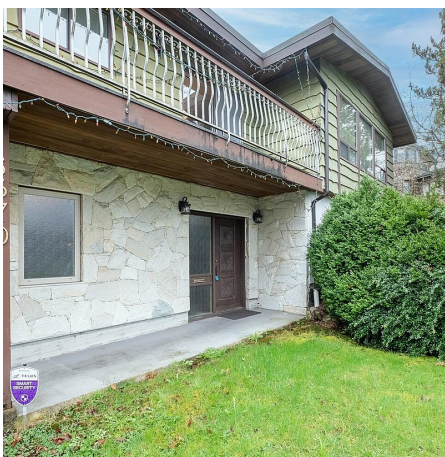

6370 Mesa Court, Burnaby

\$2,198,000

First time offer for sale in desirable Burnaby Lake with some Mountain Views. This quite cul-de-sac property owned by same family since 1973. Home has lots of nice features including 3 bedroom up, some updated: floor, windows, kitchen and sun deck in the past few years, potential develop below level for in law suite or mortgage helper. Huge decks to take in the mountain views and neighborhood, private backyard. School catchment Lakeview Elementary, Burnaby Central Secondary. Close to SFU, BCIT, Rec Centre, Deer Lake Park, Highgate and Metro town shopping Centre, few minutes to Hwy exit.

KEY INFORMATION

MLS® R2867015

Residential Detached

Burnaby Lake

3 Bedrooms

3 Bathrooms

2,724 SF

7,860 SF Lot