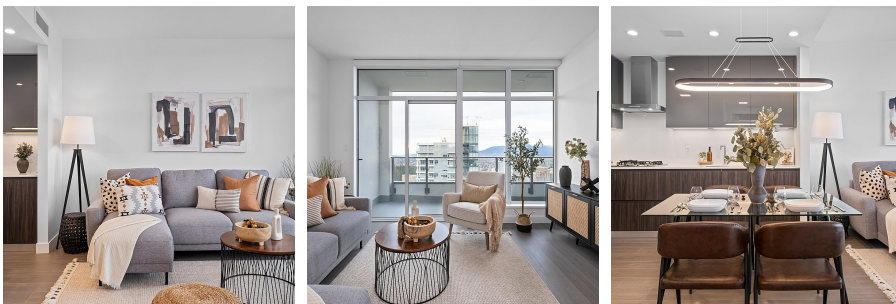

FEATURES

Year Built: 2023

Views: mountain, ocean

Listed By: rennie & associates realty ltd.

Samantha Cairns

604.760.6494

scairns@rennie.com

rennie.com/samanthacairns

rennie