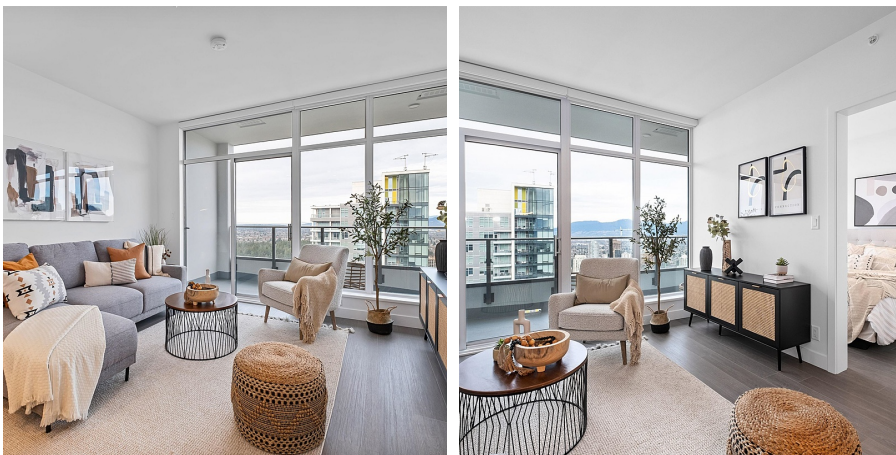

FEATURES

Year Built: 2023

Views: mountain, ocean

Listed By: rennie & associates realty ltd.

Samantha Cairns

604.760.6494

scairns@rennie.com

rennie.com/samanthacairns

rennie