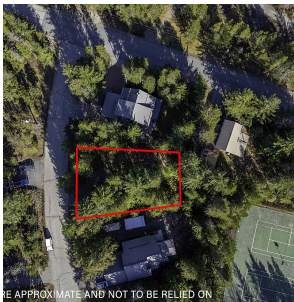

FEATURES

Views: Black Tusk

Listed By: Sutton Group-West Coast Realty