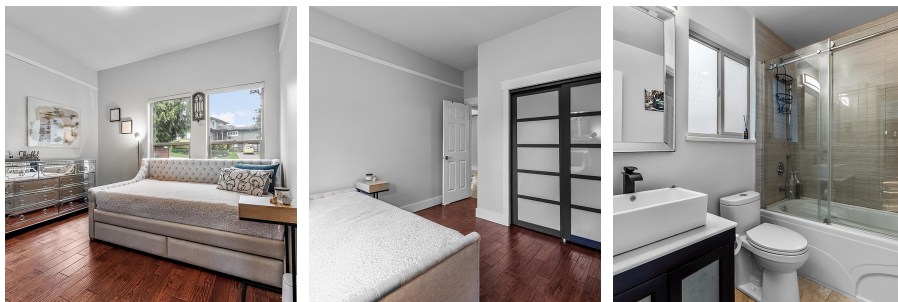

FEATURES

Year Built: 1980

Listed By: Sutton Group-West Coast Realty