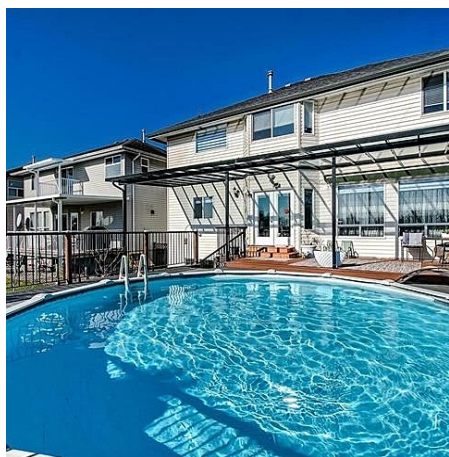

19646 Joyner Place, Pitt Meadows

$1,639,900

2-4PM OPEN HOUSE MAY 5TH SUNDAY This modern & spacious, 2 Lev. & BSMT, 4BR/3BA home welcomes you in a prestigious location on a quiet cul-de-sac of Emerald Meadows. From top to bottom—all the work has been done for you: BRAND NEW: ROOF, A/C, FURNACE, & more. Quarts cnt-tops, premium backspl. tiles in an oversized maple kitch, walk-in pantry, high end S/S appls. Check yourself in a new luxurious spa-like bath in master ensuite: deluxe jetted tub with waterfall faucet, separ. Luxurious shower. Enjoy long summer days on the entertainer's style spacious south facing sundeck, unwind & relax in the Vogue heated above ground swimming pool. F/fin bsmt, extra deep dbl garage. Built-in c/vac. Walking dist. to ice rinks, sport fields, transit, WC Express.

KEY INFORMATION

MLS® R2869317

Residential Detached

South Meadows

5 Bedrooms

3 Bathrooms

3,454 SF

4,844 SF Lot

FEATURES

Year Built: 2001

Views: Greenbelt

Listed By: Zolo Realty

rennie