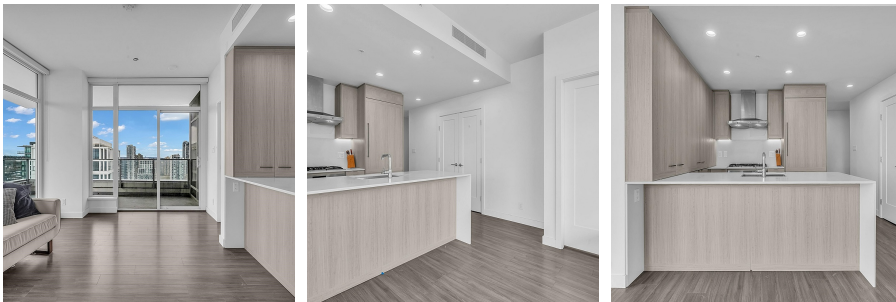

FEATURES

Year Built: 2020

Views: City, Mountain

Listed By: Magsen Realty Inc.