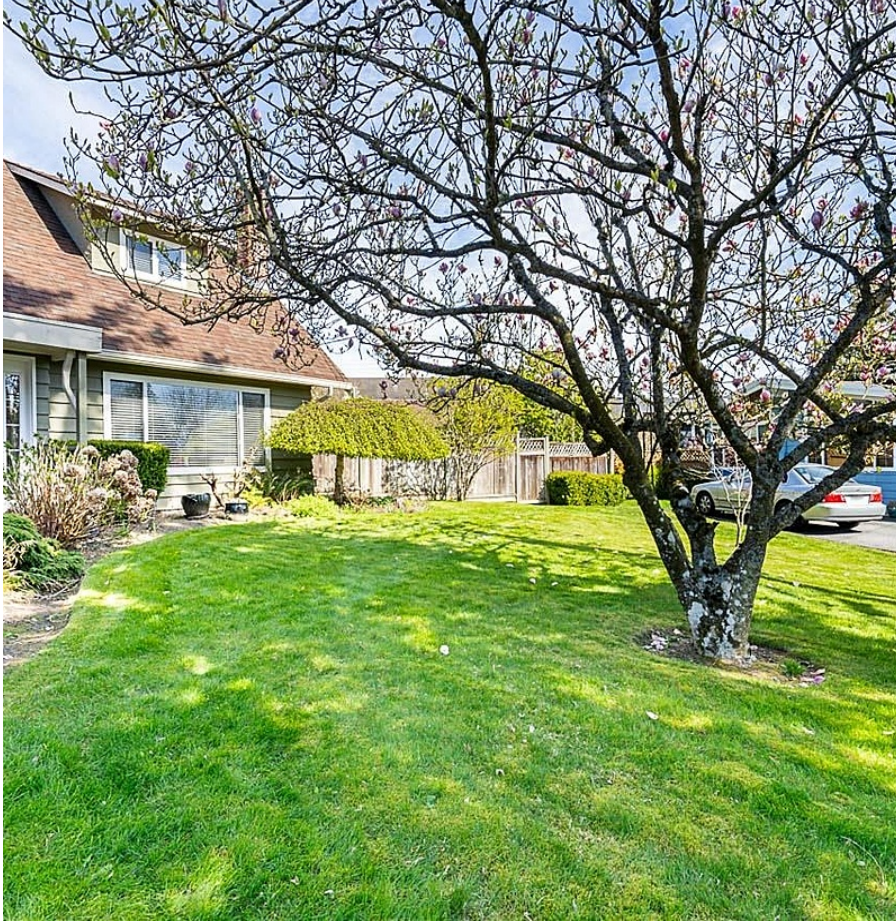

# 5313 Belair Crescent, Delta

\$1,389,000

Welcome to your own slice of paradise in Central Tsawwassen. This sprawling, over 11,00 sqft. lot boasts endless possibilities! Nestled on the property is a charming Cape Cod with 3 bedrooms, a den and 2 bathrooms. Immaculately kept and well loved, complete with a detached, fully serviced workshop for your creative pursuits. Whether you are ready to move in and enjoy, embark on a renovation or build your dream house from the ground up, this is the opportunity you have been waiting for. Don't let it slip away, act fast! With its prime location close to shops, schools, transit, golf, parks and the beach, the perfect lifestyle awaits. Call today!

## KEY INFORMATION

MLS® R2869408

Residential Detached

Cliff Drive

3 Bedrooms

2 Bathrooms

2,050 SF

11,313 SF Lot