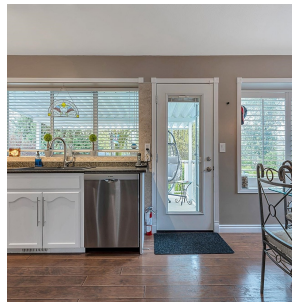

19577 Somerset Drive, Pitt Meadows

$1,548,888

STOP THE CAR & COME SEE this TOTALLY UPDATED basement entry WITH SUITE situated on private 7411 sq ft lot in popular Somerset! Main flr offers bright living rm w/ vaulted ceilings & gas FP, kitchen w/white cabinets, new S/S appliances & sunny eating area, den(could be 3rd bdrm),big master bdrm w/W/I closet, spacious 5pce bath w/soaker tub & sep shower. Basement boasts beautiful 1 bdrm suite with S/S appliances, Quartz counters & 3pc bath. Flex rm in garage could be gym/office/playroom! Numerous updates incl. furnace, central A/C, 65 gal HW tank, Pex plumbing, main water line, concrete driveway/sidewalk. Fully fenced south facing backyard made for entertaining w/2 decks & patio! Shed & bonus storage under lower deck! Close to all amenities, shopping, recreation & WC Express!

KEY INFORMATION

MLS® R2869884

Residential Detached

Mid Meadows

3 Bedrooms

2 Bathrooms

2,170 SF

7,411 SF Lot

FEATURES

Year Built: 1989

Views: MOUNTAINS

Listed By: Stonehaus Realty Corp.

rennie