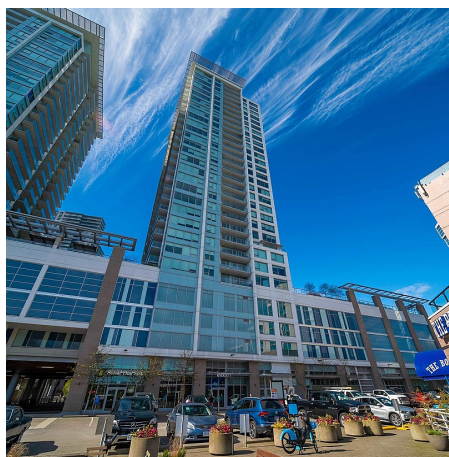

1301 908 Quayside Drive, New Westminster

$599,000

SWEEPING RIVER VIEWS! Live in luxury at "Riversky" by BOSA. This **IMPRESSIVE 1 BEDROOM** home features an amazing layout, **QUALITY FINISHES** incl. stainless steel appliances, integrated fridge & dishwasher, the BOSAspace system: incl. a kitchen island w/ built-in extendable table that seats up to 8 or could be a flex work space! Plus there's a sliding TV wall cabinet w/ fold down bed. Laminate floors in the living & sleeping areas. Large closets! The expansive balcony overlooking the river, is perfect to enjoy a beverage, watch nature & river life. **GREAT AMENITIES** incl: concierge, fully-equipped fitness centre, yoga studio, social lounge, patio. **IDEAL LOCATION:** steps to Skytrain & Pier Park and great shops, restaurants **INVESTORS & 1ST-TIME HOME BUYER!** Open house May 11: 11am-1pm May 12, 2-4pm

KEY INFORMATION

MLS® R2870237

Residential Attached

Quay

1 Bedroom

1 Bathroom

562 SF

$352.65 Maintenance Fees

FEATURES

Year Built: 2019

Views: CITY

Listed By: Nu Stream Realty Inc.

rennie