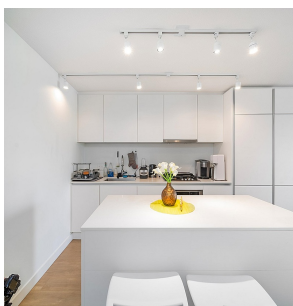

1301 908 Quayside Drive, New Westminster

$599,000

SWEEPING RIVER VIEWS! Live in luxury at "Riversky" by BOSA. This **IMPRESSIVE 1 BEDROOM** home features an amazing layout, **QUALITY FINISHES** incl. stainless steel appliances, integrated fridge & dishwasher, the BOSAspace system: incl. a kitchen island w/ built-in extendable table that seats up to 8 or could be a flex work space! Plus there's a sliding TV wall cabinet w/ fold down bed. Laminate floors in the living & sleeping areas. Large closets! The expansive balcony overlooking the river, is perfect to enjoy a beverage, watch nature & river life. **GREAT AMENITIES** incl: concierge, fully-equipped fitness centre, yoga studio, social lounge, patio. **IDEAL LOCATION:** steps to Skytrain & Pier Park and great shops, restaurants **INVESTORS & 1ST-TIME HOME BUYER!** Open house May 11: 11am-1pm May 12, 2-4pm

KEY INFORMATION

MLS® R2870237

Residential Attached

Quay

1 Bedroom

1 Bathroom

562 SF

$352.65 Maintenance Fees

FEATURES

Year Built: 2019

Views: CITY

Listed By: Nu Stream Realty Inc.

rennie