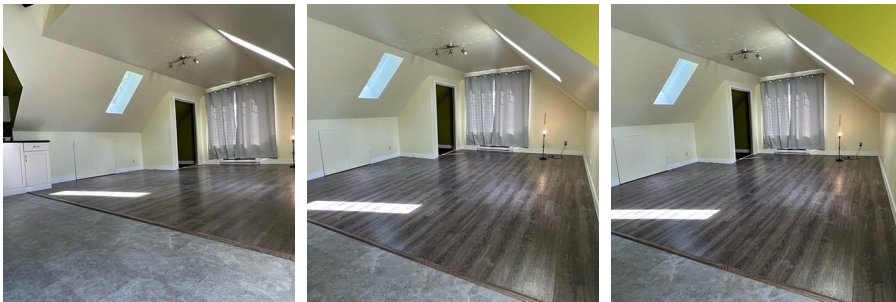

Sumas Mountain

3 Bedrooms

2 Bathrooms

1,420 SF

15,600 SF Lot

FEATURES

Year Built: 1946

Listed By: RE/MAX Real Estate Services