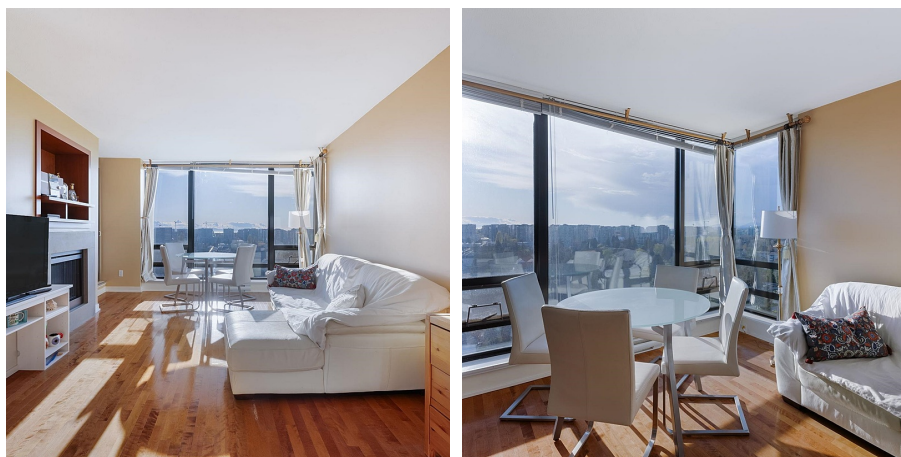

FEATURES

Year Built: 2007

Views: City, North Mountains

Listed By: rennie & associates realty ltd.

Eaton Shi PREC*
778.829.0978
eshi@rennie.com
rennie.com/eatonshi

rennie