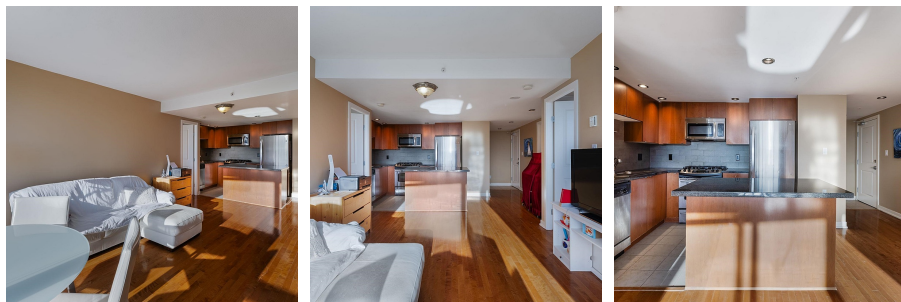

FEATURES

Year Built: 2007

Views: City, North Mountains

Listed By: rennie & associates realty ltd.

Eaton Shi PREC*
778.829.0978
eshi@rennie.com
rennie.com/eatonshi

rennie