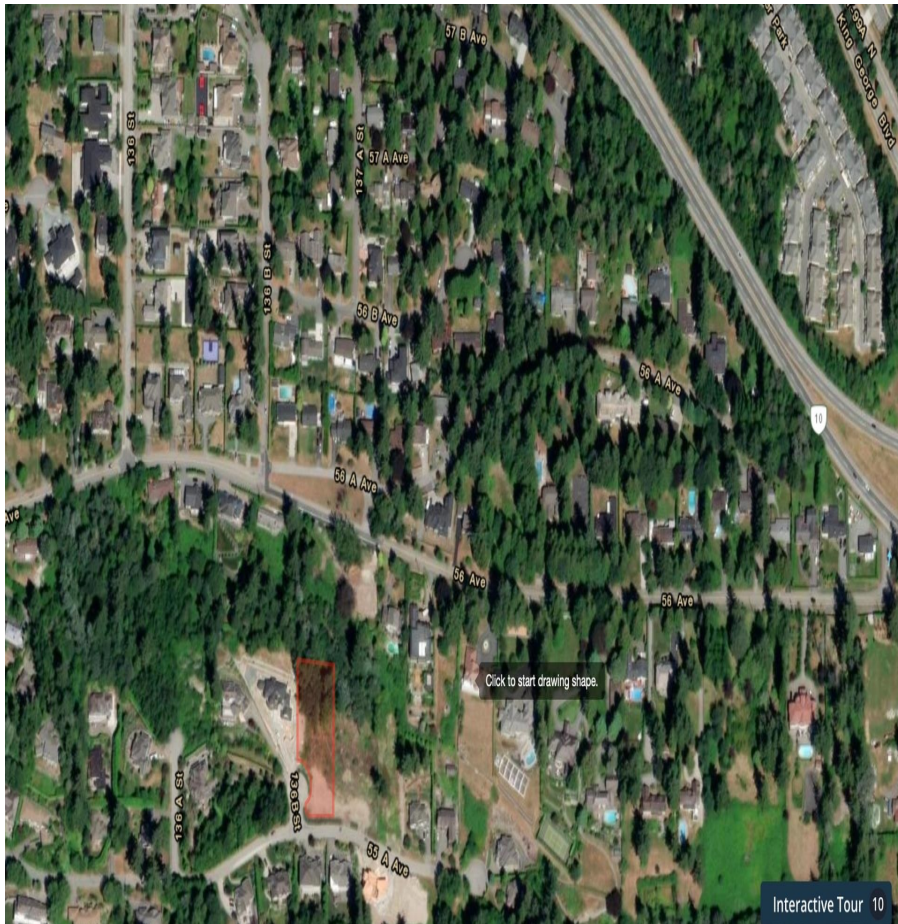

13683 55a Avenue, Surrey

\$2,199,000

An optimal location for your cozy nest in the Panorama Ridge neighbourhood. Explore this expansive 33,651 square foot lot situated in a serene neighbourhood. Build your dream home.

KEY INFORMATION

MLS® R2870895

Land Only

Panorama Ridge

0 Bedrooms

0 Bathrooms

0 SF

33,651 SF Lot