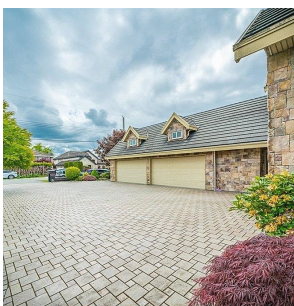

7511 Montana Road, Richmond

$4,598,000

Luxury custom built mansion total 5800sq on a huge lot of 16000 sq (66x240) in the most desirable Quilchena area with the best school catchment: Brunet Secondary & Grauer Elementary. Excellent layout with 6 ensuite bedrooms, top of line appliances, luxury finishing with lots of wood work & craftsmanship, plus the owner these years well maintain the property with total over 50,000 upgrades including custom made blinds, high efficiency hot water tank and boiler, beautiful landscaping and brand new fence...etc. Its the home for spacious living & great entertaining !

KEY INFORMATION

MLS® R2869565

Residential Detached

Quilchena

7 Bedrooms

7 Bathrooms

5,739 SF

15,817 SF Lot

FEATURES

Year Built: 2008

Listed By: Multiple Realty Ltd.

rennie