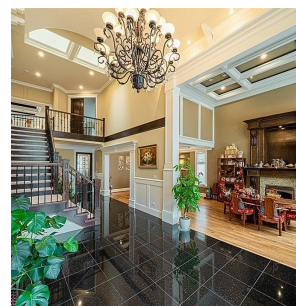

7511 Montana Road, Richmond

$4,598,000

Luxury custom built mansion total 5800sq on a huge lot of 16000 sq (66x240) in the most desirable Quilchena area with the best school catchment: Brunet Secondary & Grauer Elementary. Excellent layout with 6 ensuite bedrooms, top of line appliances, luxury finishing with lots of wood work & craftsmanship, plus the owner these years well maintain the property with total over 50,000 upgrades including custom made blinds, high efficiency hot water tank and boiler, beautiful landscaping and brand new fence...etc. Its the home for spacious living & great entertaining !

KEY INFORMATION

MLS® R2869565

Residential Detached

Quilchena

7 Bedrooms

7 Bathrooms

5,739 SF

15,817 SF Lot

FEATURES

Year Built: 2008

Listed By: Multiple Realty Ltd.

rennie