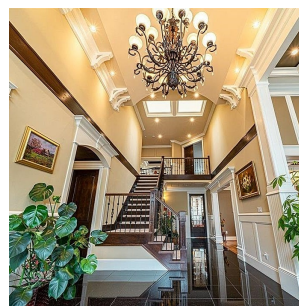

7511 Montana Road, Richmond

$4,598,000

Luxury custom built mansion total 5800sq on a huge lot of 16000 sq (66x240) in the most desirable Quilchena area with the best school catchment: Brunet Secondary & Grauer Elementary. Excellent layout with 6 ensuite bedrooms, top of line appliances, luxury finishing with lots of wood work & craftsmanship, plus the owner these years well maintain the property with total over 50,000 upgrades including custom made blinds, high efficiency hot water tank and boiler, beautiful landscaping and brand new fence...etc. Its the home for spacious living & great entertaining !

KEY INFORMATION

MLS® R2869565

Residential Detached

Quilchena

7 Bedrooms

7 Bathrooms

5,739 SF

15,817 SF Lot

FEATURES

Year Built: 2008

Listed By: Multiple Realty Ltd.

rennie