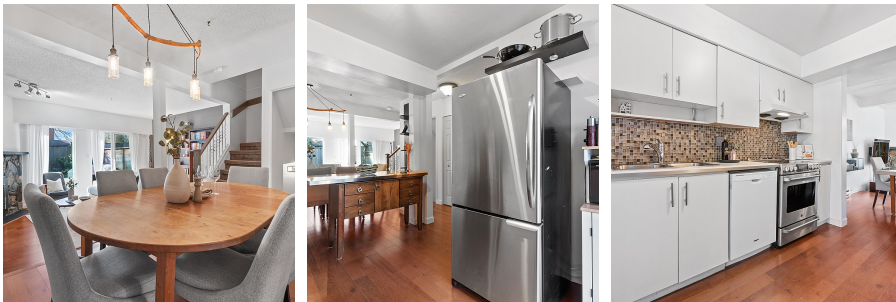

2605 Fromme Road, North Vancouver

$1,488,000

Welcome to Forest Lynn, an aptly named boutique complex right in the center of Lynn Valley. The best hiking, biking, schools and shopping right at your door step. Here we have a nice, tidy well-kept collection of 22 extra-large townhomes. Just under 2,000 sq.ft. on interior space and nearly 500 sq.ft. of exterior living. Decks, patios and porches! This complex was built in 1979 but time has done anything but stand still. There have been lots of infrastructure improvements to the complex. The same is also true of the inside. Maple floors, a nice open kitchen, updated bathrooms and a lovely back garden. Your kids will be proud to say where they are Fromme...2605 Fromme!

KEY INFORMATION

MLS® R2871508

Residential Attached

Lynn Valley

4 Bedrooms

3 Bathrooms

1,927 SF

FEATURES

Year Built: 1978

Listed By: Royal LePage Sussex

rennie