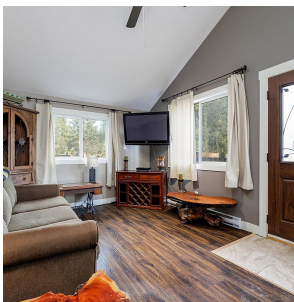

30343 Dewdney Trunk Road, Mission

$1,496,000

PRIVATE 2.5 ACRES; TWO HOMES! The main residence is a charming, updated 3 bedrooms plus den & 3 bath home with loft & attached garage. The unauthorized one-bedroom guest house with lovely deck that overlooks a gorgeous pond & fountain. The family will love the peaceful setting with streams, pond & privacy. This gorgeous acreage has a back-up generator, hot tub, 8-year-old drilled well, 8 Yr. old septic, exterior lighting & irrigation, several sheds, shop, & fire pit. This is an ideal property for your hobbies with tons of parking! It is a nature lover's playground located near Rolley & Stave Lakes, Stave Falls, walking trails, recreation and Mission services. See the virtual tour Only 12 minutes to Mission or Maple Ridge. You will want to call this home!

KEY INFORMATION

MLS® R2871372

Residential Detached

Stave Falls

3 Bedrooms

3 Bathrooms

1,913 SF

FEATURES

Year Built: 1980

Views: BACKING ACREAGE AND TREES

Listed By: Royal LePage - Wolstencroft

rennie