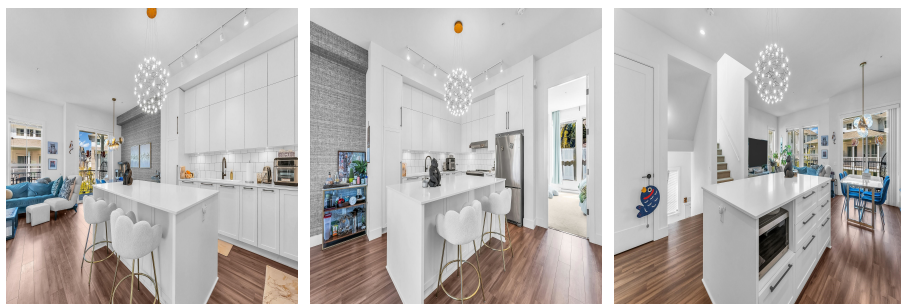

FEATURES

Year Built: 2020

Listed By: Royal Pacific Realty Corp.