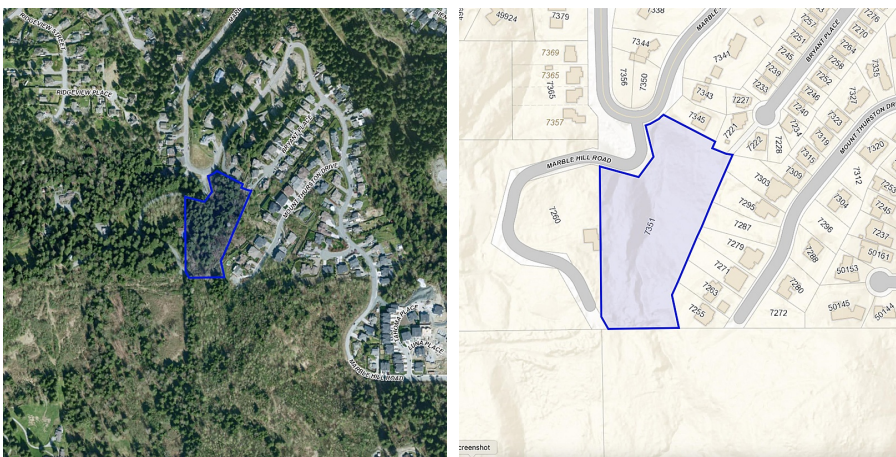

7351 Marble Hill Road, Chilliwack

$1,260,000

Great opportunity to build your dream home on this very private 4.89 acre lot. Surrounded by new development makes this lot an ideal investment for future potential growth.

KEY INFORMATION

MLS® R2872982

Land Only

Chilliwack

0 Bedrooms

0 Bathrooms

0 SF

212,930 SF Lot

FEATURES

Listed By: Royal Pacific Realty (Kingsway) Ltd.

rennie