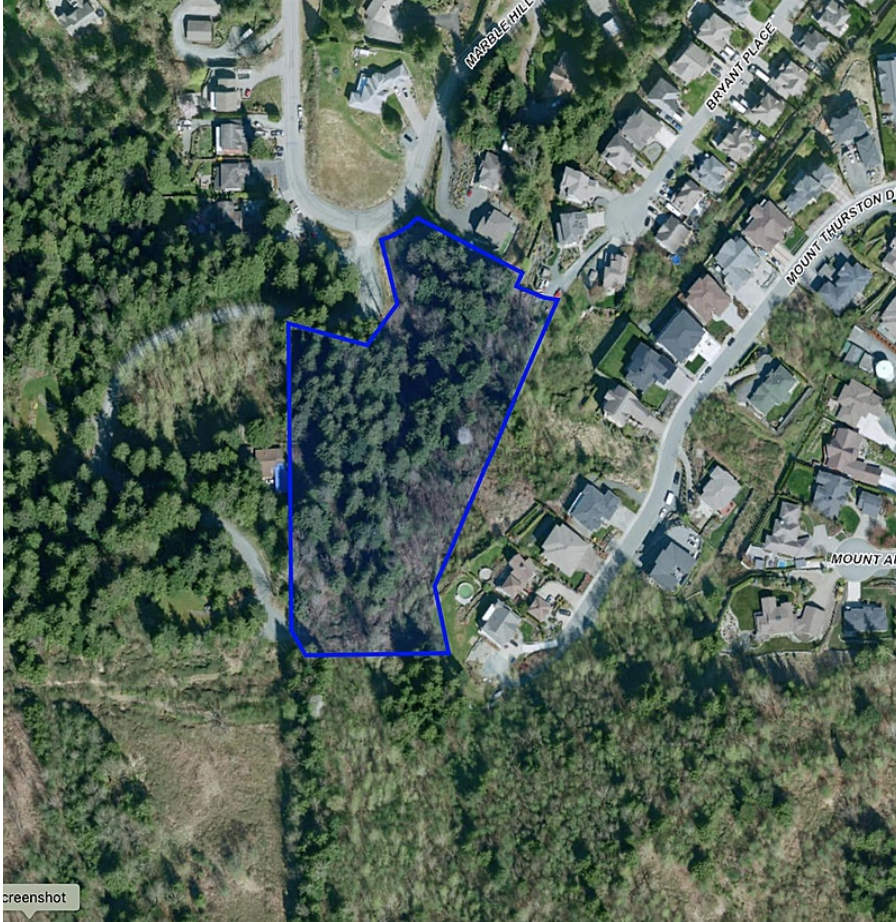

7351 Marble Hill Road, Chilliwack

\$1,260,000

Great opportunity to build your dream home on this very private 4.89 acre lot. Surrounded by new development makes this lot an ideal investment for future potential growth.

KEY INFORMATION

MLS® R2872982

Land Only

Chilliwack

0 Bedrooms

0 Bathrooms

0 SF

212,930 SF Lot