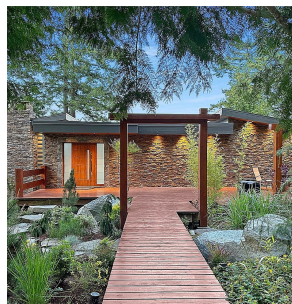

# 7909 Bedwell Dr, Pender Island

\$3,300,000

Luxury waterfront home at water's edge in a private natural setting, one of the most spectacular waterfront locations on Pender Island. A boater's paradise awaits with a 37'x12' concrete dock and a 70' aluminum ramp, room for 50' boat. Take just a few steps down to your own sandy and white shell beach. Take your boat, dinghy or kayak across the bay to the world class resort, spa, marine and restaurants. Captivating views from every principal room in the 3 bed, 3 bath home with self-contained guest quarter and extensive outdoor living space. Thoroughly reimagined and updated with quality craftsmanship and finished throughout, this waterfront property exudes timeless yet casual elegance while respecting its surroundings. The gourmet kitchen features new top-of-the-line Miele appliances, Walnut cabinetry, Quartz countertops, full size wine fridge, tough to open drawers and fridge, and a kitchen faucet that provides still or chilled sparkling drinking water. Appliances include a 6 burner gas range, 4 Miele built-in ovens (Convection, Steam, Speed, and warming oven), Miele coffee-maker, and Miele Wine Chill. The primary suite offers ocean views, a sliding door to a spacious deck, custom closets, remote blinds for windows and skylight, and a stunning floor-to-ceiling tiled spa ensuite. Pamper yourself in the spa bath complete with heated floors, a walk-in shower and a Chromotherapy Rain Shower Head. The self-contained lower level provides private space for family and guest. It includes a large guest bedroom with heated floor and walk-in closet, food prep area, tiled bathroom with walk-in shower, ceramic wood stove, living/dining area with its own walk-out deck and hot tub. Stroll the easy-care Zen gardens with sun-soaked pathways. Spacious decks and patios invite you to unwind and enjoy the views and surroundings. Ample parking for boat and RV. The Southern Gulf Islands gem provided a rare opportunity to own a truly one-of-a-kind...