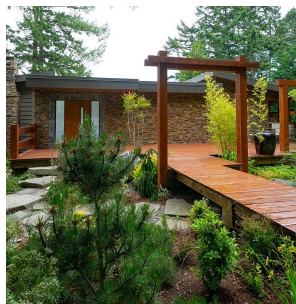

# 7909 Bedwell Dr, Pender Island

\$3,300,000

Luxury waterfront home at water's edge in a private natural setting, one of the most spectacular waterfront locations on Pender Island. A boater's paradise awaits with a 37'x12' concrete dock and a 70' aluminum ramp, room for 50' boat. Take just a few steps down to your own sandy and white shell beach. Take your boat, dinghy or kayak across the bay to the world class resort, spa, marine and restaurants. Captivating views from every principal room in the 3 bed, 3 bath home with self-contained guest quarter and extensive outdoor living space. Thoroughly reimagined and updated with quality craftsmanship and finished throughout, this waterfront property exudes timeless yet casual elegance while respecting its surroundings. The gourmet kitchen features new top-of-the-line Miele appliances, Walnut cabinetry, Quartz countertops, full size wine fridge, tough to open drawers and fridge, and a kitchen faucet that provides still or chilled sparkling drinking water. Appliances include a 6 burner gas range, 4 Miele built-in ovens (Convection, Steam, Speed, and warming oven), Miele coffee-maker, and Miele Wine Chill. The primary suite offers ocean views, a sliding door to a spacious deck, custom closets, remote blinds for windows and skylight, and a stunning floor-to-ceiling tiled spa ensuite. Pamper yourself in the spa bath complete with heated floors, a walk-in shower and a Chromotherapy Rain Shower Head. The self-contained lower level provides private space for family and guest. It includes a large guest bedroom with heated floor and walk-in closet, food prep area, tiled bathroom with walk-in shower, ceramic wood stove, living/dining area with its own walk-out deck and hot tub. Stroll the easy-care Zen gardens with sun-soaked pathways. Spacious decks and patios invite you to unwind and enjoy the views and surroundings. Ample parking for boat and RV. The Southern Gulf Islands gem provided a rare opportunity to own a truly one-of-a-kind...