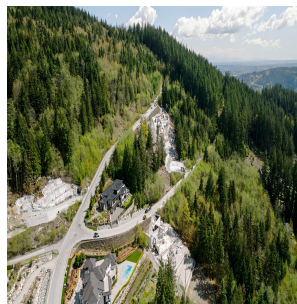

1975 North Charlotte Road, Anmore

$3,900,000

Welcome to Pinnacle Ridge Estates! An extraordinary opportunity has arisen. Two years ago, one of the top lots was purchased and a custom-designed home has been meticulously under construction with the highest quality workmanship and skilled tradespeople involved. This project boasts stunning views, modern design, and impressive progress. The groundwork includes lot excavation, premium retaining walls, septic field, foundation, drainage, pool, steelwork, and readiness for framing, among other aspects. A total of $4.7 million has been invested in addition to the lot purchase at $1,775,000. This is a unique opportunity that may not come around again, so contact us for further details.

KEY INFORMATION

MLS® R2874736

Residential Detached

Anmore

5 Bedrooms

7 Bathrooms

8,229 SF

FEATURES

Year Built: 9999

Views: BURRARD INLET & VANCOUVER

Listed By: Royal LePage West Real Estate Services

rennie