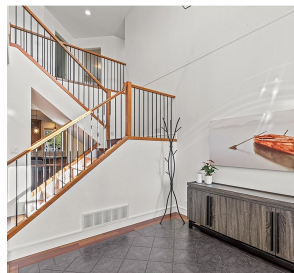

751 Mt Ida Drive, Coldstream

\$1,479,900

Welcome to Middleton Mountain, where this outstanding home sits among desirable properties, offering a great opportunity for discerning buyers. This meticulously crafted five-bedroom presents an impeccable fusion of elegance and functionality. The property captivates with its curb appeal, featuring a charming front concrete patio and landscaped grounds, setting the tone for the luxury within. Stepping inside, one is greeted by soaring ceilings and a sunken living room adorned with a striking concrete wood-burning fireplace. Expansive floor-to-ceiling windows flood the space with natural light, where the main level seamlessly flows into the dining area. Here, the chef's kitchen awaits with a spacious walk-in pantry, catering to the culinary enthusiast's every need. Completing this level is a laundry room, a powder room, and a large garage. The upper level is a well-appointed sanctuary designed for comfort, relaxation, and functionality, keeping the family together on the same floor at night. The primary bedroom exudes luxury, featuring doors that open to panoramic views of Kalamalka Lake, and a lavish ensuite bathroom with a large walk-in shower. On this floor, you will also find three additional sizable bedrooms, a den/office, and a family room leading to another covered deck. The finished lower level includes a media room, a fifth bedroom, a full bathroom, and an expansive storage area. (id:56120)