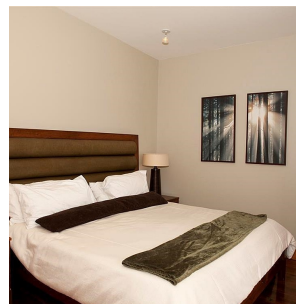

109b1 494 Arbutus Drive, Mayne Island

$69,800

Here's your chance to own a little piece of paradise! Welcome to the Mayne Island Resort - fractional ownership opportunity (six weeks per year). This is your chance to purchase a recreational property in the beautiful Gulf Islands where all you need to do is bring your suitcase. Everything you need to enjoy your island vacation is already here including a BBQ. You can kayak in the morning mist from your doorstep, bike ride away the afternoon enjoying the parks, trails, shops and special places on Mayne Island and return to enjoy happy hour on your private patio and head over to the Bistro for dinner or cook for yourself in the unit and have dinner on the patio embracing the breathtaking views and outstanding sunsets. Contact me or your realtor for full information.

KEY INFORMATION

MLS® R2875076

Residential Attached

Mayne Island

1 Bedroom

1 Bathroom

617 SF

$264.12 Maintenance Fees

FEATURES

Year Built: 2008

Views: Ocean, Forest

Listed By: RE/MAX Lifestyles Realty (Langley)

rennie