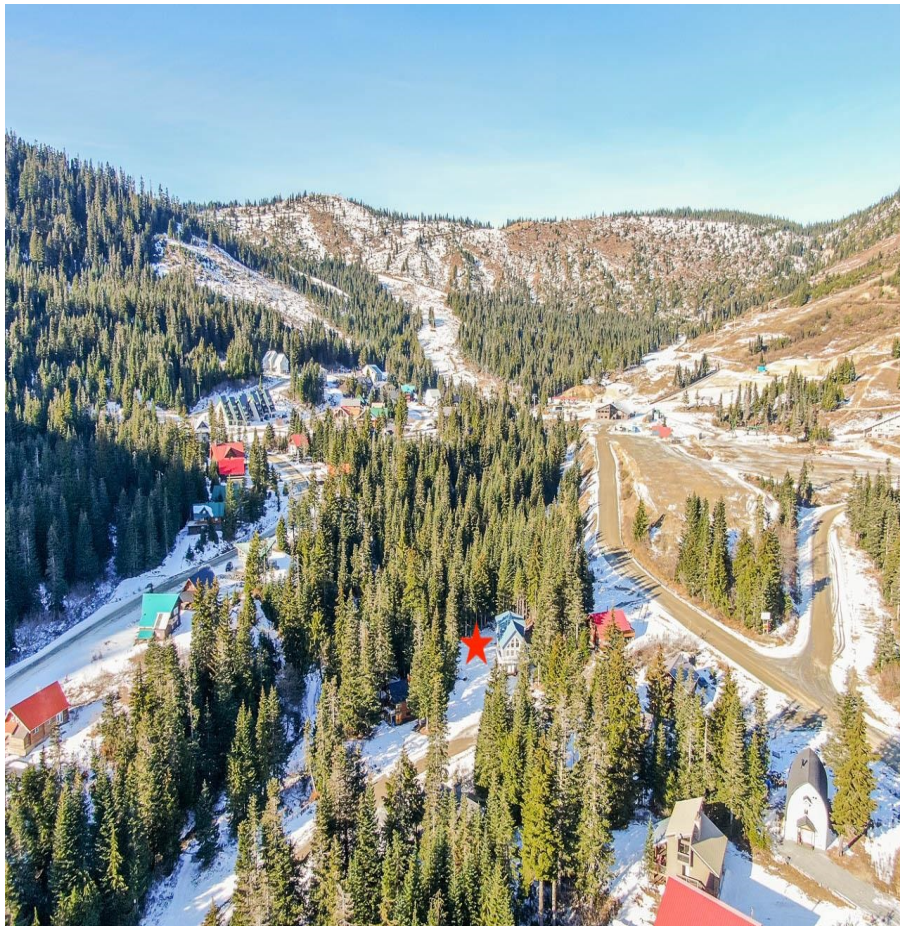

20785 Mt Downing Road, Agassiz

\$414,000

Incredible ski-out building lot nestled in the private cul-de-sac of Mt. Downing Rd.! Sitting at 7,739 sqft. this lot is flat and usable, zoned for a single family dwelling with great examples already built in the neighbourhood! Walk out your back door to the village trail that will have you to the ski hill in about 5 minutes, but not only that it's great for snowshoeing, cross-country skiing, walking the dogs, or just stop to listen to the gentle flow of Sakwi Creek! And when its time to come home, enjoy the gentle down hill where you could literally ski right to your hot tub! Come check out what this one of a kind lot and Sasquatch Mountain Resort has to offer!!!